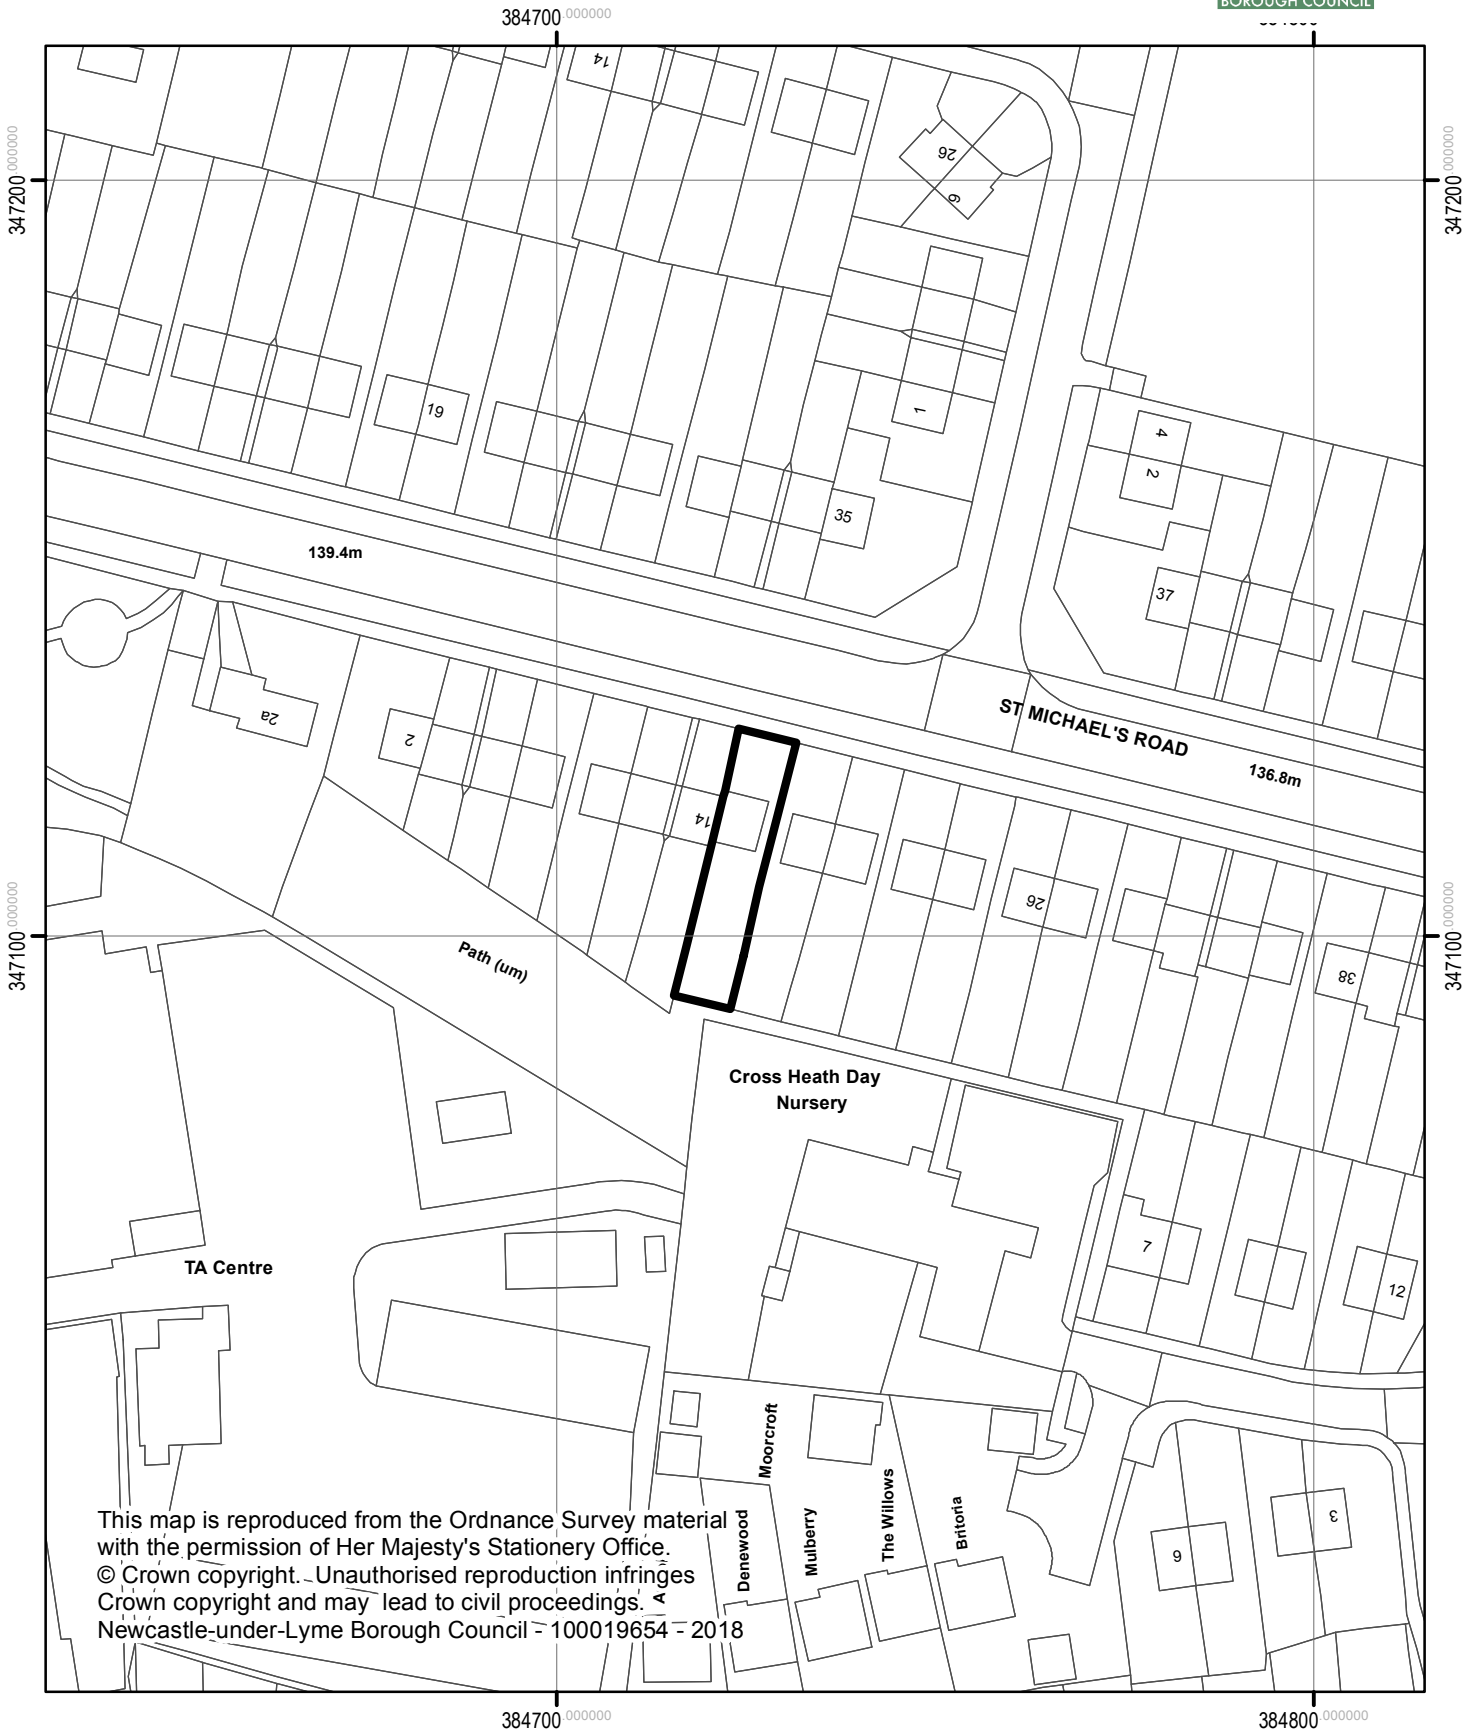

16 St Michaels' Road, Cross Heath – vehicular access

This map is reproduced from the Ordnance Survey material with the permission of Her Majesty's Stationery Office. © Crown copyright. Unauthorised reproduction infringes Crown copyright and may lead to civil proceedings. Newcastle-under-Lyme Borough Council - 100019654 - 2018